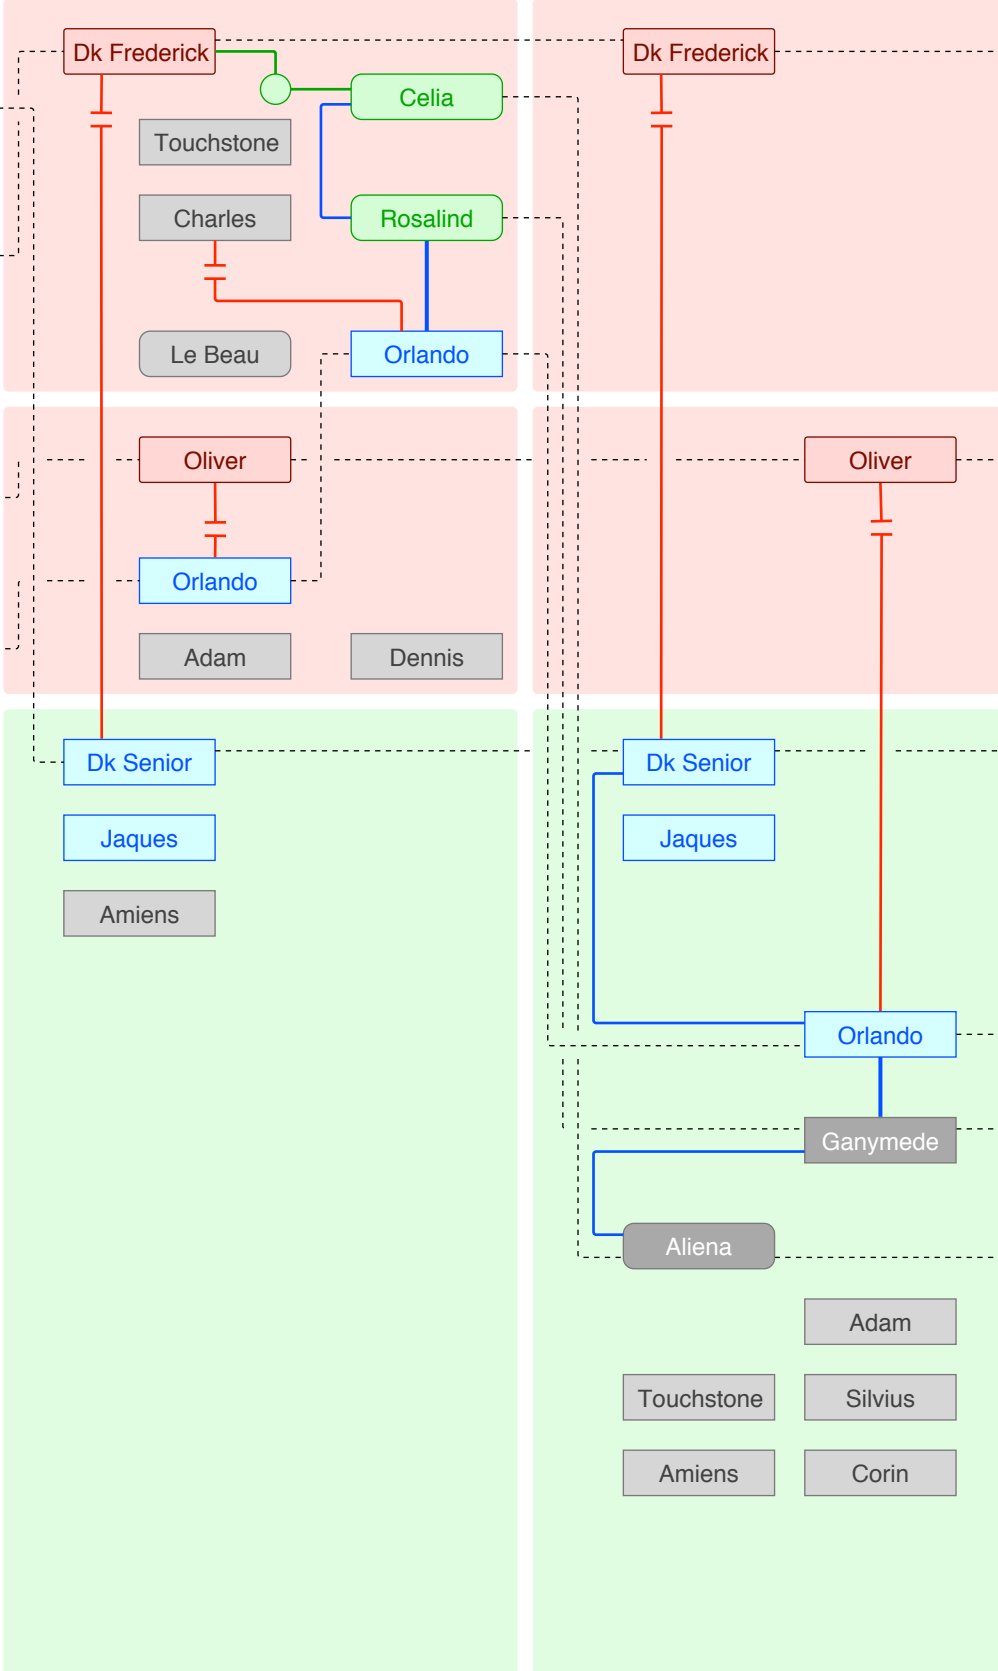

As You Like It • Guide

The Play

Act 0 - Rightful Placement

Act I - Duels, Rupture, Tension, Displacement

Act II - More Tension, Displacement

Monastery

Duchy

Duchy de Bois

Forest of Arden

Referenced

As You Like It • Guide

The Play