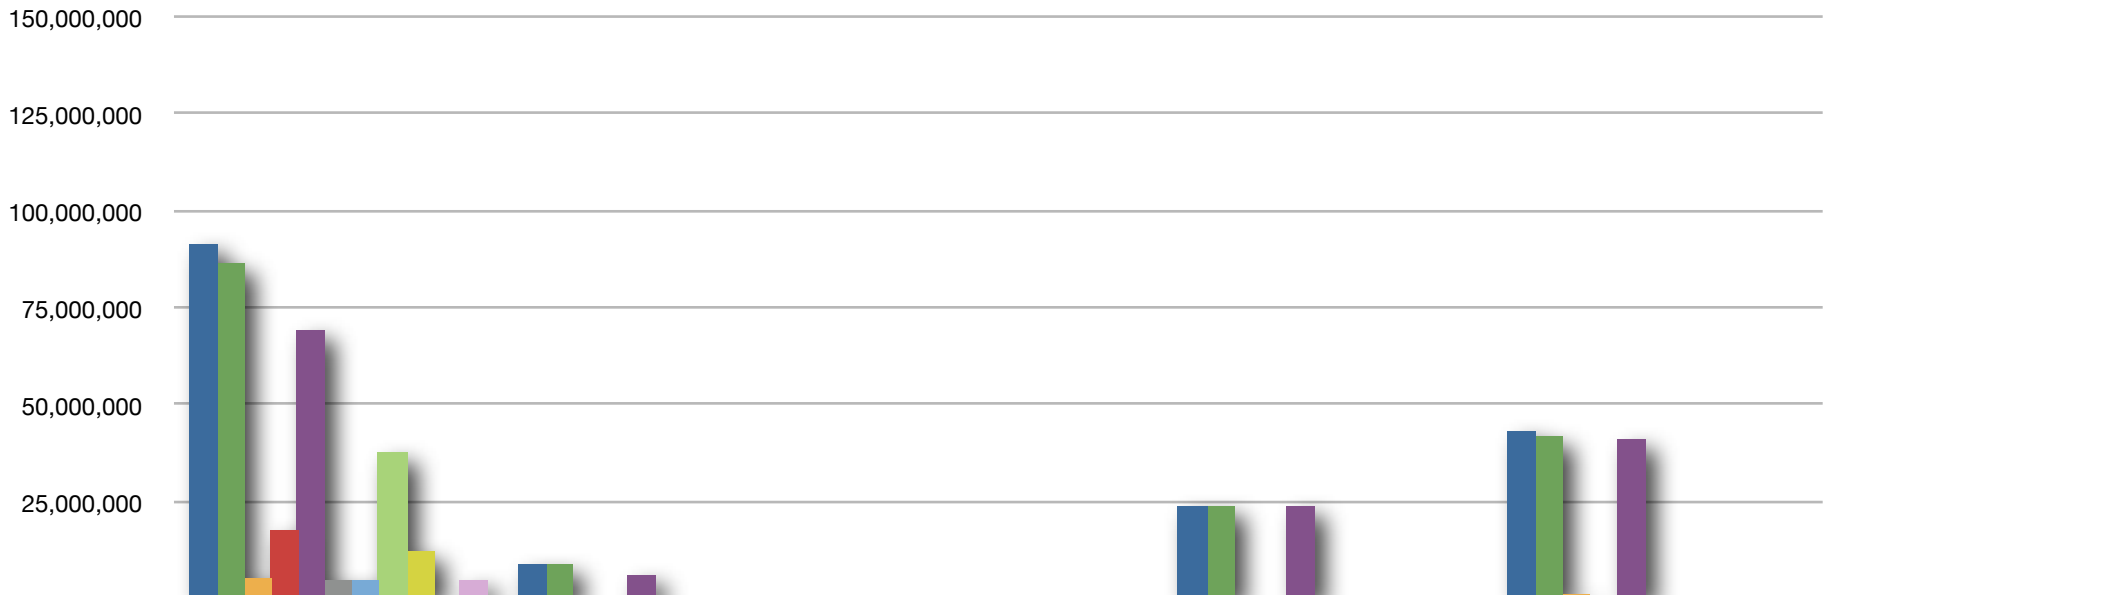

Cache Statistic

Cache Activity Day

Cache Activity Night

# Cache Statistic

A logarithmic scale is provided to highlight the numerically smaller metrics. The column of each colour/metric can be compared across caches, separate to the group/cache.