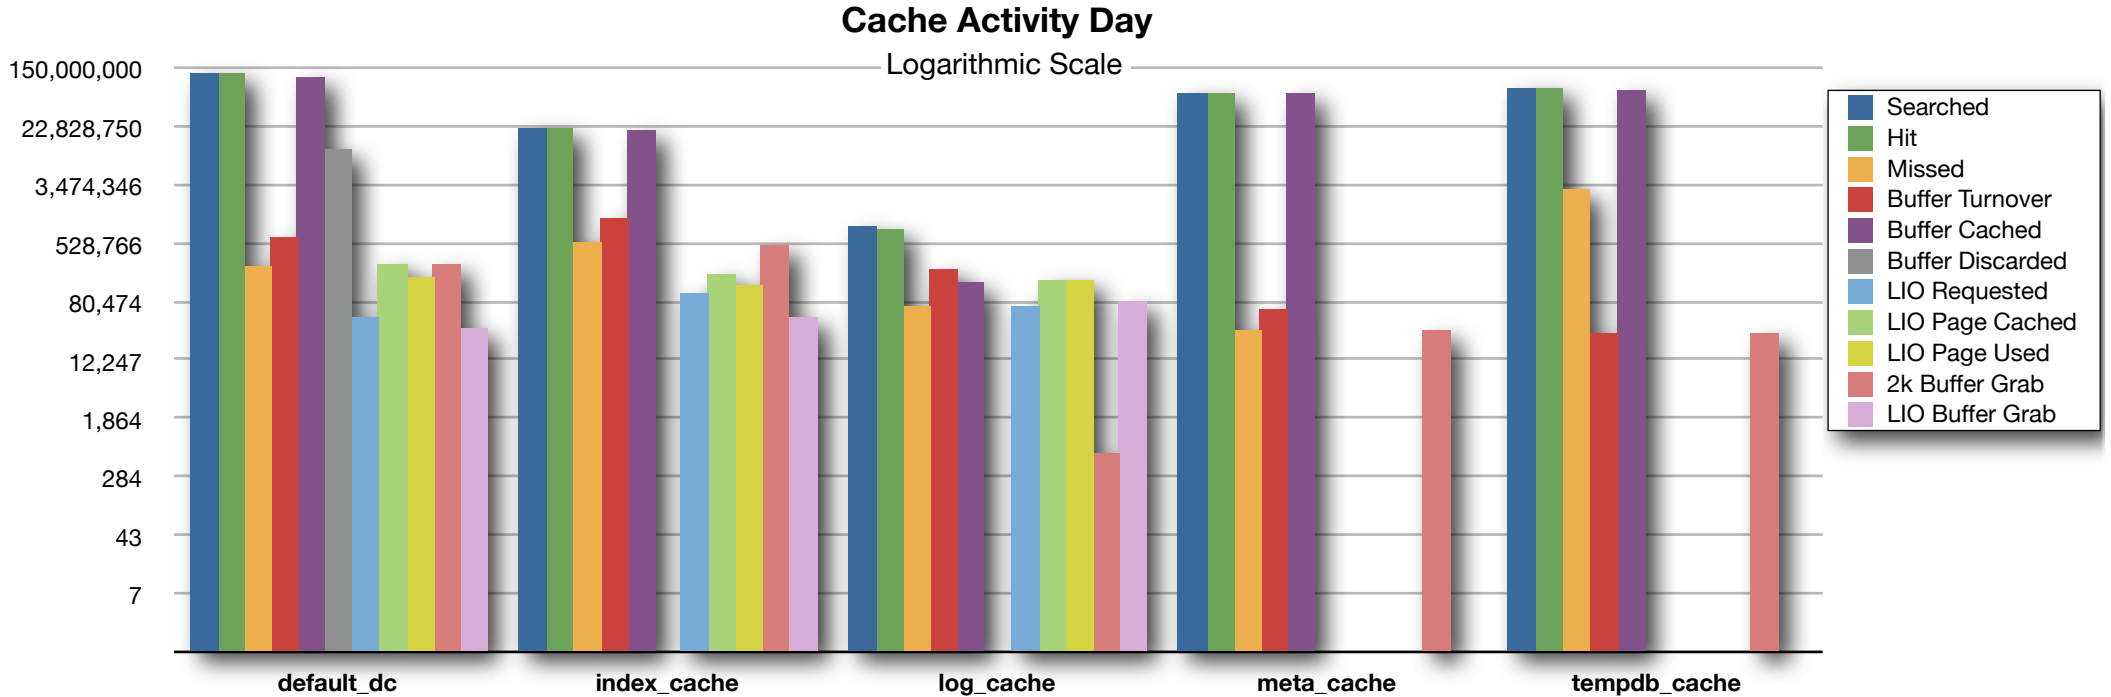

Cache Statistic

Cache Activity Day

Cache Activity Night

# Cache Statistic

A logarithmic scale is provided to highlight the numerically smaller metrics. The column of each colour/metric can be compared across caches, separate to the group/cache.