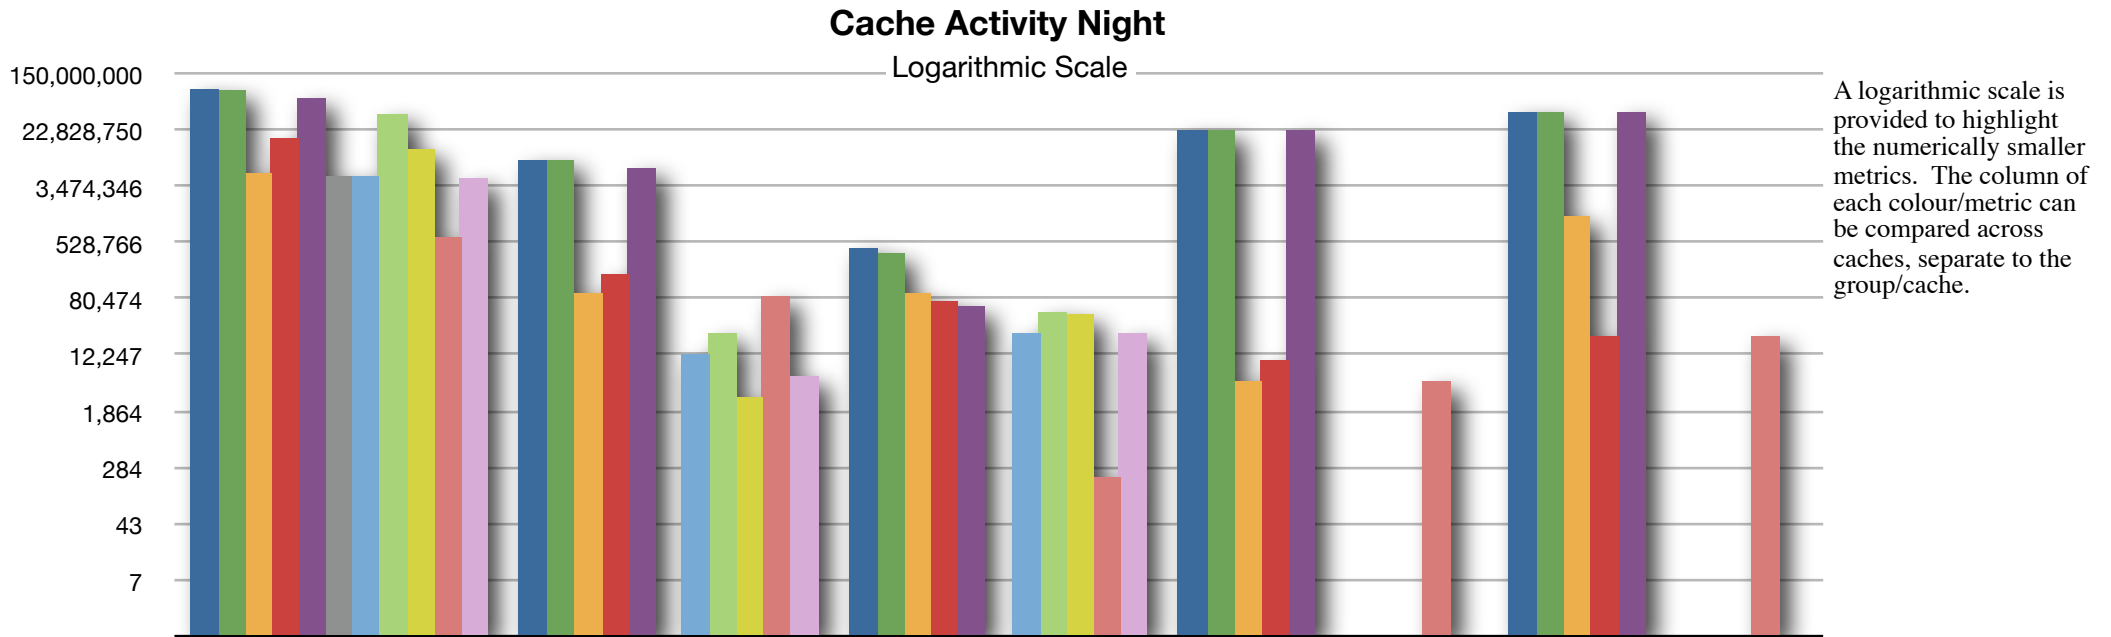

Cache Statistic

Cache Activity Day

Cache Activity Night

# Cache Statistic

A logarithmic scale is provided to highlight the numerically smaller metrics. The column of each colour/metric can be compared across caches, separate to the group/cache.