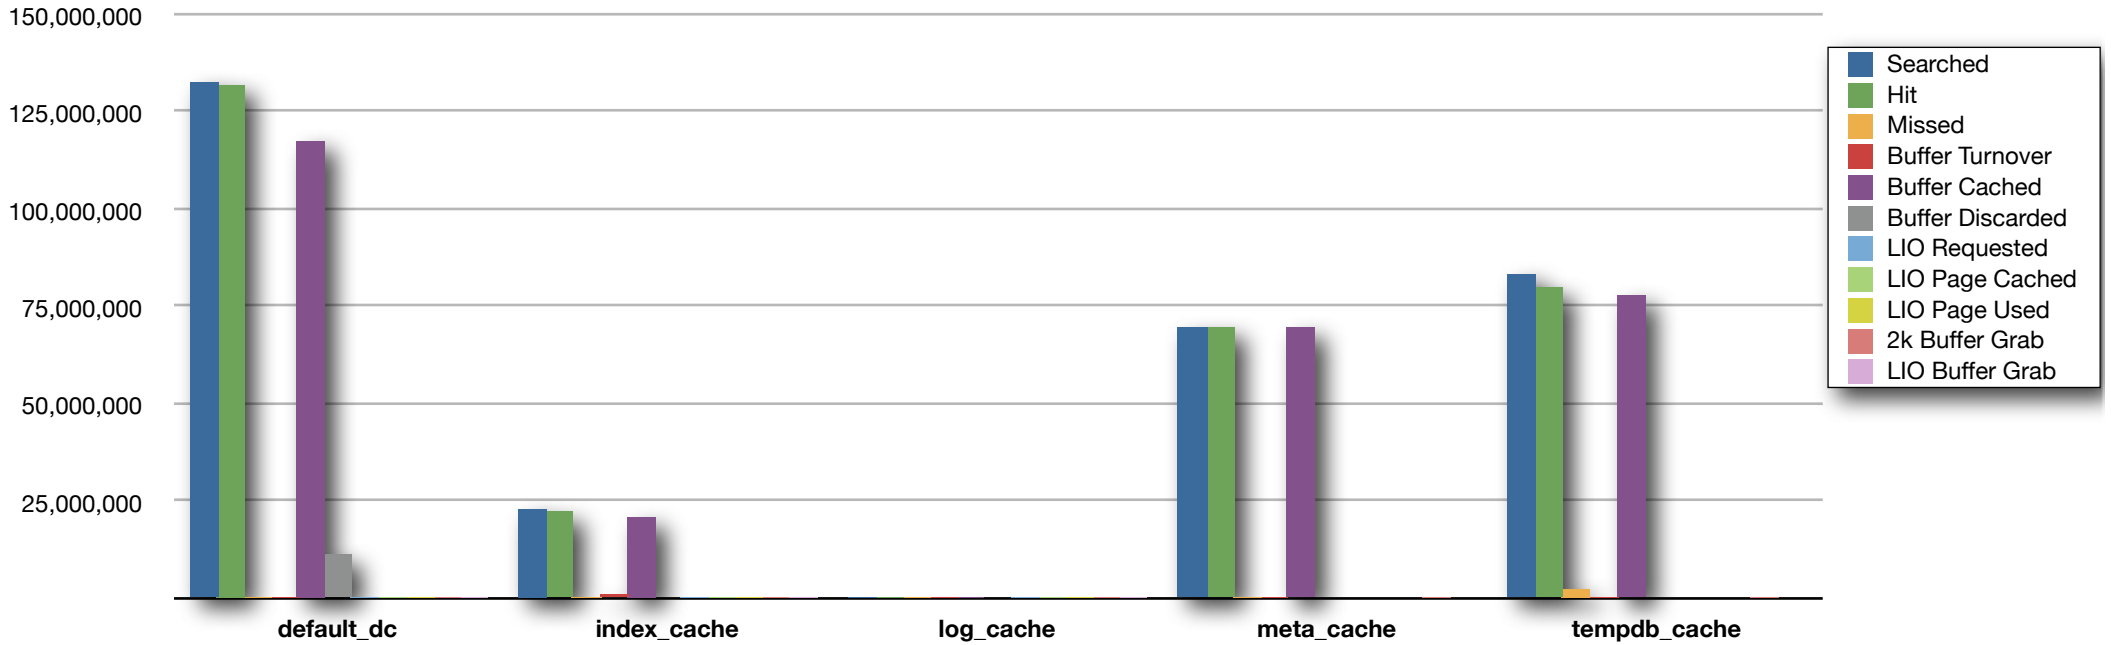

Cache Statistic

Cache Activity Day

Cache Activity Night

# Cache Statistic

A logarithmic scale is provided to highlight the numerically smaller metrics. The column of each colour/metric can be compared across caches, separate to the group/cache.