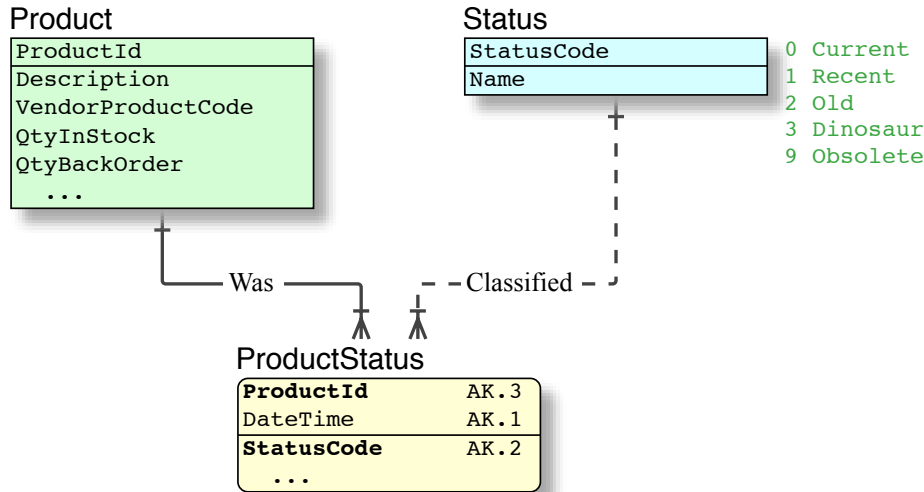

Simple Time Series

Support Covered Queries

Alternate Arrangement

IDEF1X Method & Notation

Item	Definition	Display
Key		
Primary Key:	Unique	Above line
Alternate Key:	Other Unique key	AK
Inversion Entry:	Non-Unique index	IE
Entity		
Independent:	Exists without a parent	Square
Dependent:	Dependent on a parent	Round
Relation		
Identifying:	Parent PK forms child PK	Solid line
Non-Identifying:		Broken line
Parent PK is always a migrated FK in child		Bold
Optional (null) parent is not permitted		