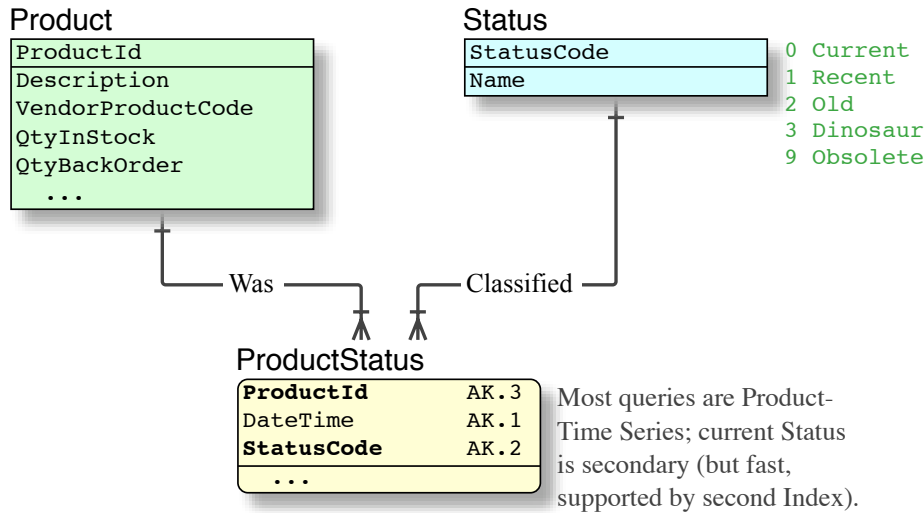

Simple Time Series

Support Covered Queries

Alternate Arrangement

IDEF1X Method & Notation

Item	Definition	Display
Key		
Primary Key:	Unique	Above line
Alternate Key:	Other Unique key	AK
Inversion Entry:	Non-Unique index	IE
Entity		
Independent:	Exists without a parent	Square
Dependent:	Dependent on a parent	Round
Relation		
Identifying:	Parent PK forms child PK	Solid line
Non-Identifying:		Broken line
Parent PK is always a migrated FK in child		Bold
Optional (null) parent is not permitted		