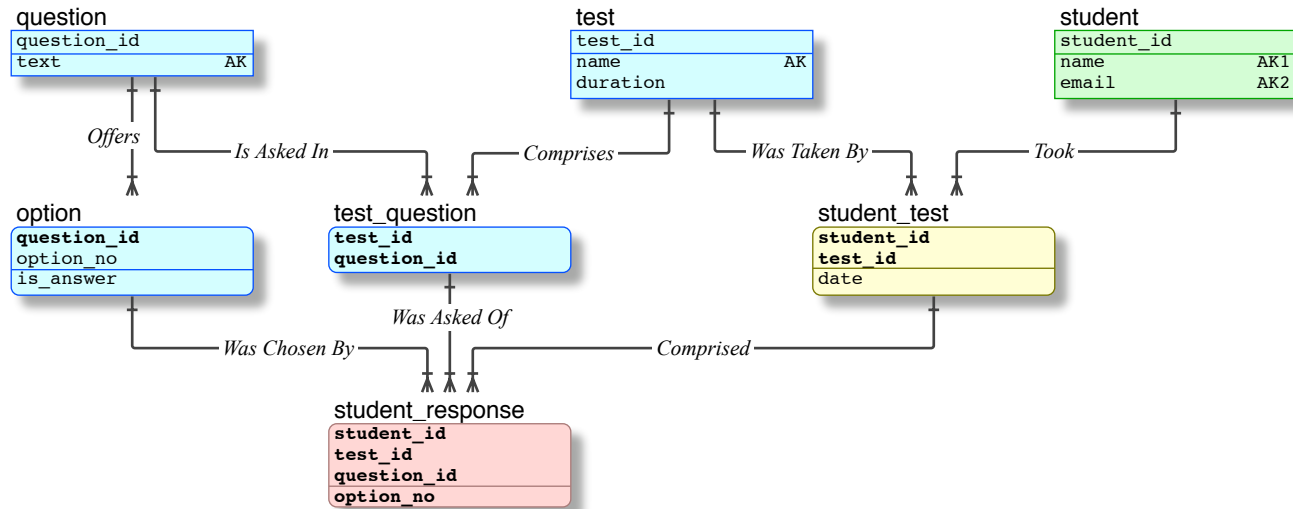

kuldeep DM

Student Test 1 DM

Entity Type

- Reference
- Identifying/Major
- Identifying
- Transaction
- TransactionDetail
- History, Audit

IDEFIX Notation

kuldeep DM

Student Test 2 DM

- Entity Type**
- Reference
 - Identifying/Major
 - Identifying
 - Transaction
 - TransactionDetail
 - History, Audit

kuldeep DM

Student Test 3 DM

- Entity Type**
- Reference
 - Identifying/Major
 - Identifying
 - Transaction
 - TransactionDetail
 - History, Audit

IDEFIX Notation