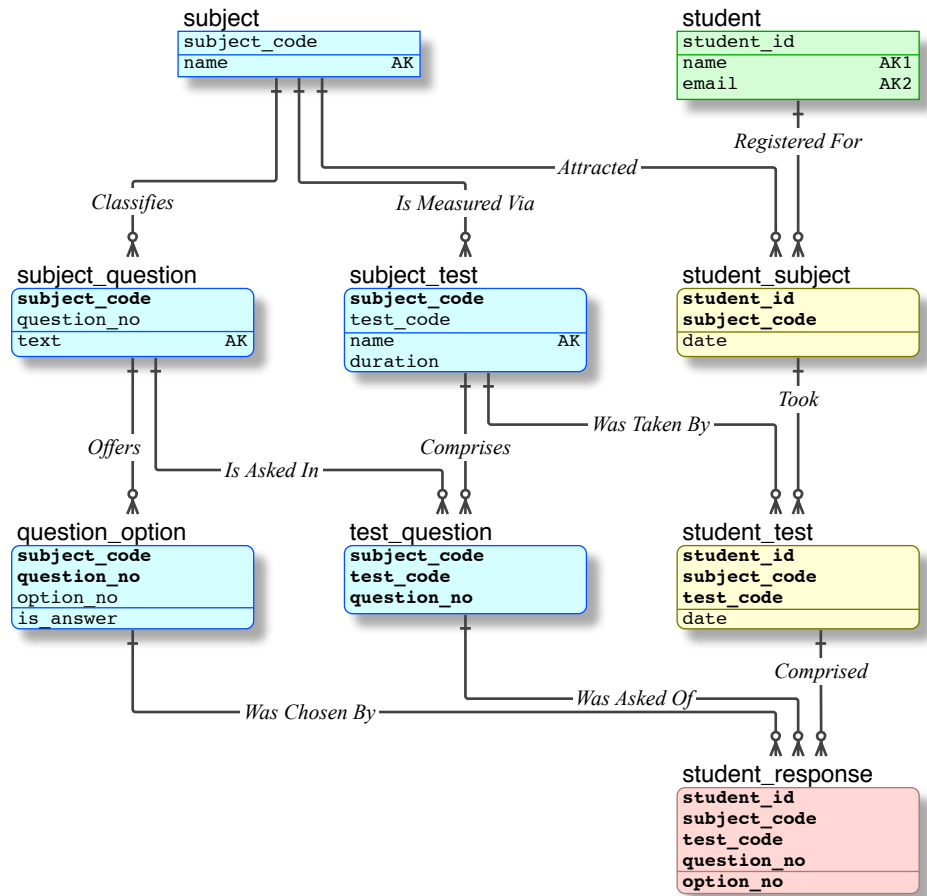

kuldeep DM

Student Test 1 DM

Entity Type

- Reference
- Identifying/Major
- Identifying
- Transaction
- TransactionDetail
- History, Audit

IDEFIX Notation

kuldeep DM

Student Test 2 DM

- Entity Type**
- Reference
 - Identifying/Major
 - Identifying
 - Transaction
 - TransactionDetail
 - History, Audit

kuldeep DM

Student Test 3 DM

- Entity Type**
- Reference
 - Identifying/Major
 - Identifying
 - Transaction
 - TransactionDetail
 - History, Audit

IDEFIX Notation