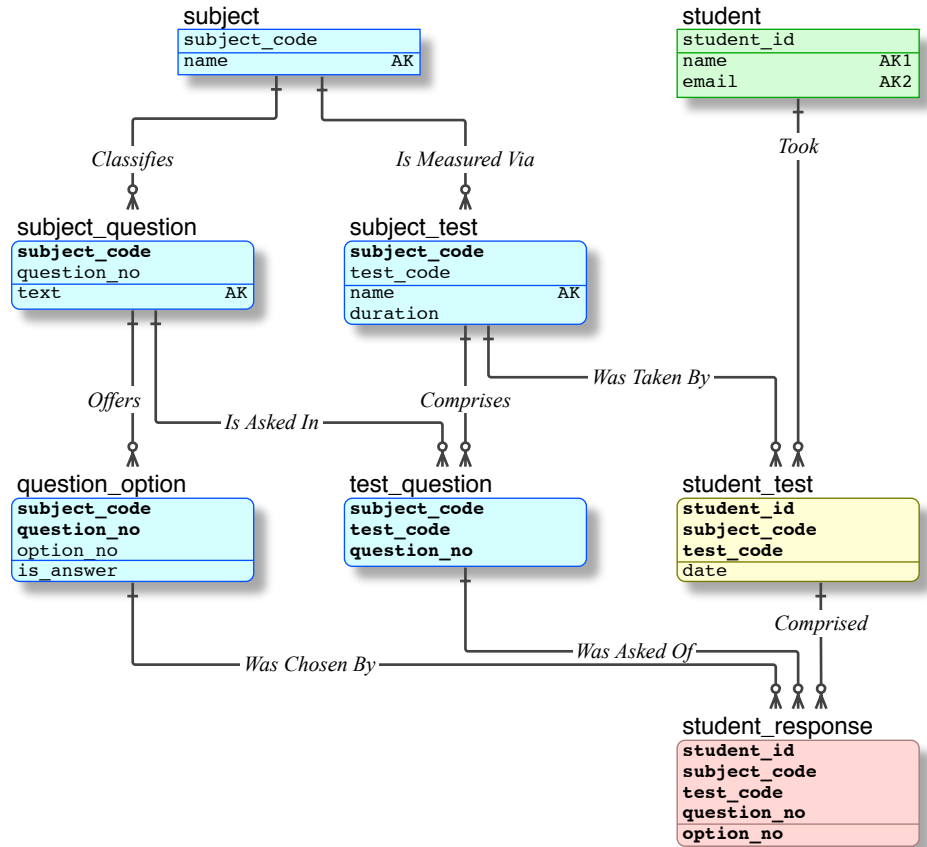

kuldeep DM

Student Test 1 DM

Entity Type

- Reference
- Identifying/Major
- Identifying
- Transaction
- TransactionDetail
- History, Audit

IDEFIX Notation

kuldeep DM

Student Test 2 DM

- Entity Type**
- Reference
 - Identifying/Major
 - Identifying
 - Transaction
 - TransactionDetail
 - History, Audit

kuldeep DM

Student Test 3 DM

- Entity Type**
- Reference
 - Identifying/Major
 - Identifying
 - Transaction
 - TransactionDetail
 - History, Audit

IDEFIX Notation