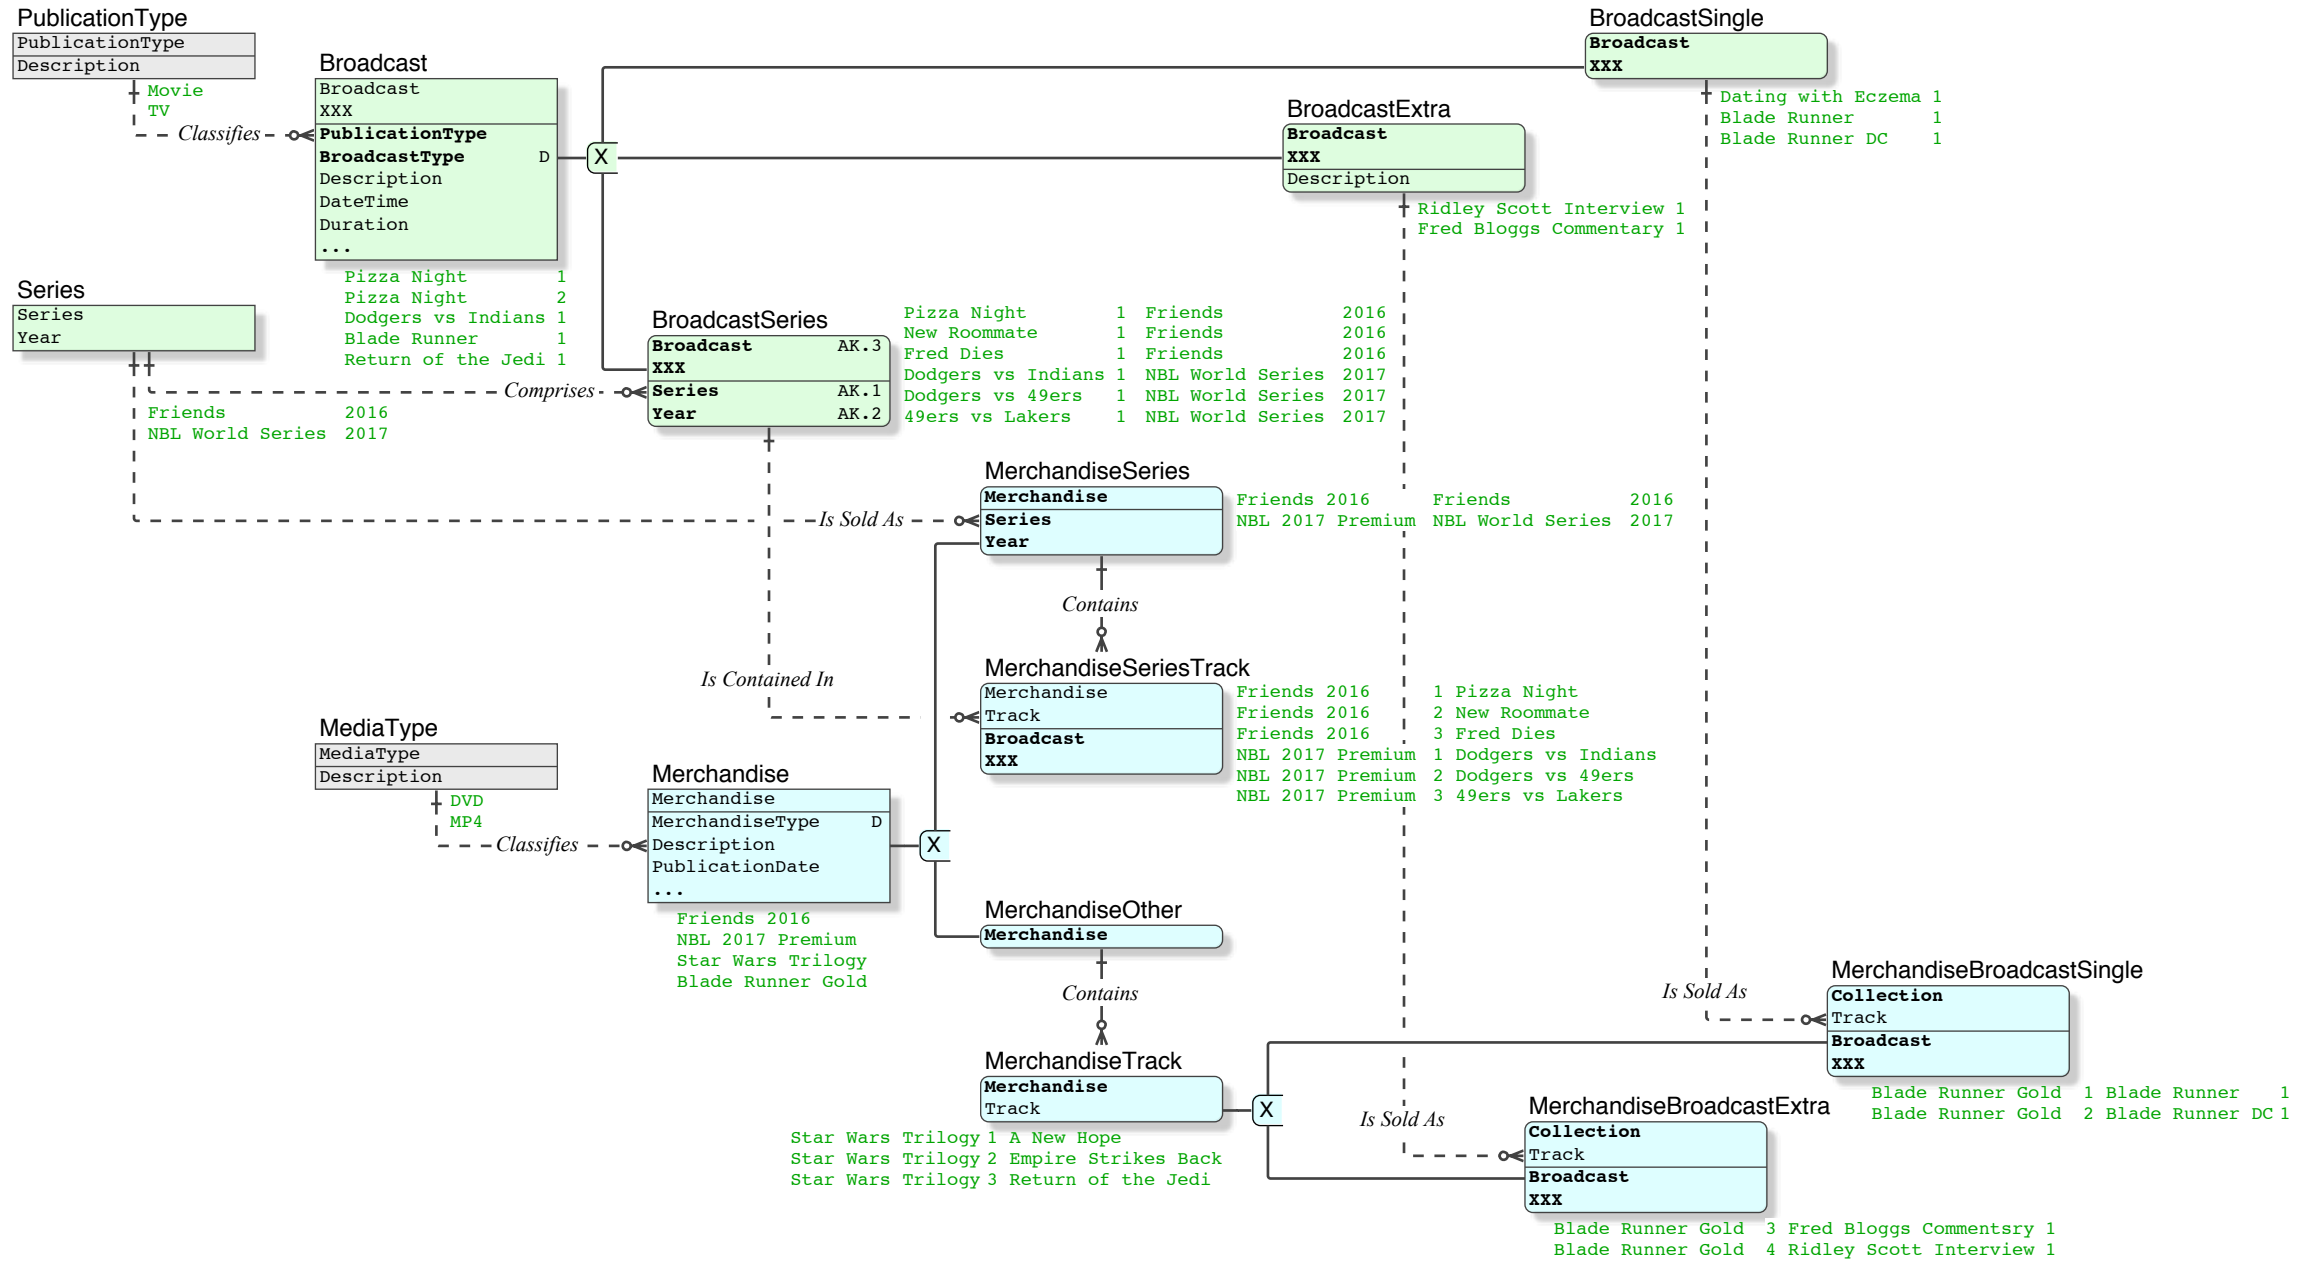

Movie Collection 3 Data Model V0.3

Note

- Broadcast is the single discrete broadcast or projected unit.
- Merchandise is the sale-able unit, which may be a collection of Broadcasts, a Series; etc.
- Broadcast.Broadcast is your Title
- xxx is a temporary attribute, a simple method to make Broadcast (which has the same Title in unrelated Broadcasts; Series; etc) unique. It is to be replaced by the attributes that make Broadcast unique in reality.
- Likewise, (Series, Year) may not be unique, it requires additional attributes.